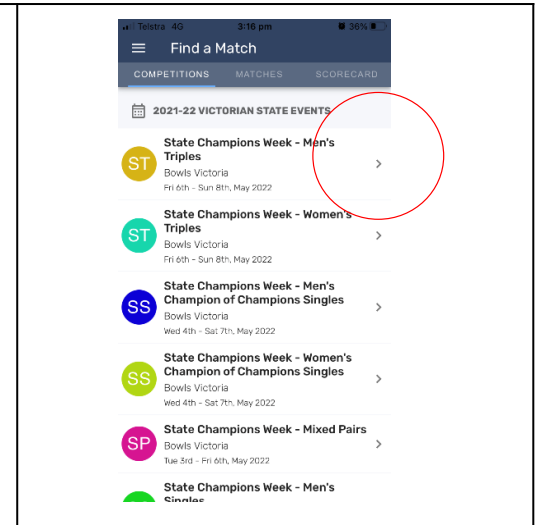

Download the BOWSLINK Scoring app from your app store.

Login using your BOWSLINK login details.

Click on the three lines at the top left and then click **Find a Match**.

Click on the Competition right arrow.

Click on the correct match right arrow.

Click on the blue **SCORE MATCH** at the bottom.

Click on the blue **ENABLE SCORING** at the bottom. You may need to click **MATCH ACTIONS** first.

Use the **+** and **-** buttons to enter a score for each end and click **SUBMIT**. If the scores don't match you will be asked to enter the scores again.