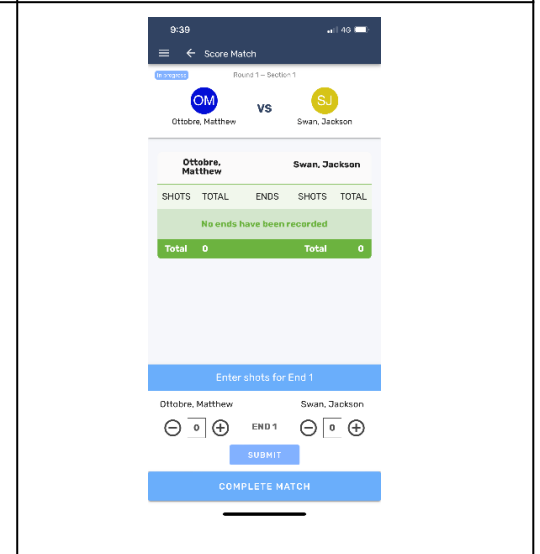

Download the BOWSLINK Scoring app from your app store.

Login using your BOWSLINK login details.

Click on the three lines at the top left and then click **Find a Match**.

Click on the Competition right arrow.

Click on the correct match right arrow.

Click on the blue **SCORE MATCH** at the bottom.

Click on the blue **ENABLE SCORING** at the bottom. You may need to click **MATCH ACTIONS** first.

Use the **+** and **-** buttons to enter a score for each end and click **SUBMIT**. If the scores don't match you will be asked to enter the scores again.