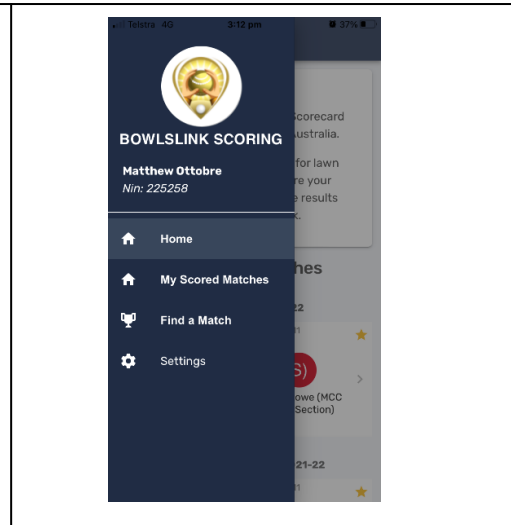

Download the BOWSLINK Scoring app from your app store.

Login using your BOWSLINK login details.

Click on the three lines at the top left and then click **Find a Match**.

Click on the Competition right arrow.

Click on the correct match right arrow.

Click on the blue **SCORE MATCH** at the bottom.

Click on the blue **ENABLE SCORING** at the bottom. You may need to click **MATCH ACTIONS** first.

Use the **+** and **-** buttons to enter a score for each end and click **SUBMIT**. If the scores don't match you will be asked to enter the scores again.