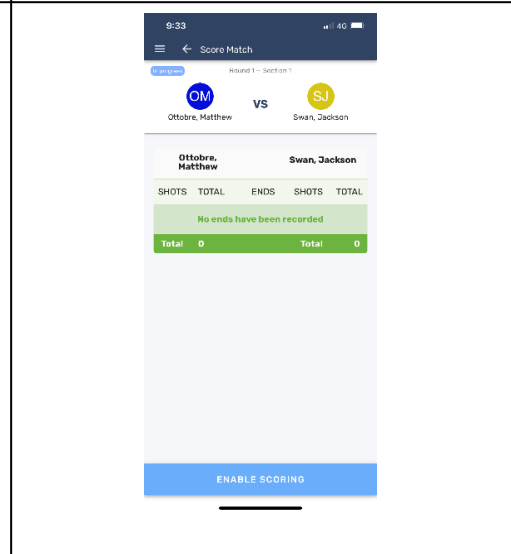

Download the BOWSLINK Scoring app from your app store.

Login using your BOWSLINK login details.

Click on the three lines at the top left and then click **Find a Match**.

Click on the Competition right arrow.

Click on the correct match right arrow.

Click on the blue **SCORE MATCH** at the bottom.

Click on the blue **ENABLE SCORING** at the bottom. You may need to click **MATCH ACTIONS** first.

Use the **+** and **-** buttons to enter a score for each end and click **SUBMIT**. If the scores don't match you will be asked to enter the scores again.