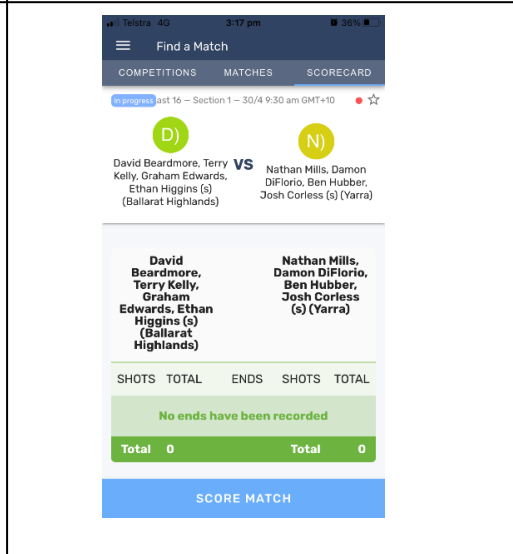

Download the BOWSLINK Scoring app from your app store.

Login using your BOWSLINK login details.

Click on the three lines at the top left and then click **Find a Match**.

Click on the Competition right arrow.

Click on the correct match right arrow.

Click on the blue **SCORE MATCH** at the bottom.

Click on the blue **ENABLE SCORING** at the bottom. You may need to click **MATCH ACTIONS** first.

Use the **+** and **-** buttons to enter a score for each end and click **SUBMIT**. If the scores don't match you will be asked to enter the scores again.