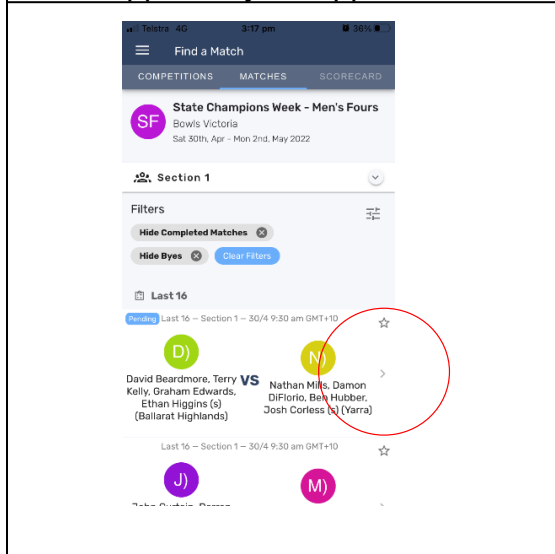

Download the BOWSLINK Scoring app from your app store.

Login using your BOWSLINK login details.

Click on the three lines at the top left and then click **Find a Match**.

Click on the Competition right arrow.

Click on the correct match right arrow.

Click on the blue **SCORE MATCH** at the bottom.

Click on the blue **ENABLE SCORING** at the bottom. You may need to click **MATCH ACTIONS** first.

Use the **+** and **-** buttons to enter a score for each end and click **SUBMIT**. If the scores don't match you will be asked to enter the scores again.