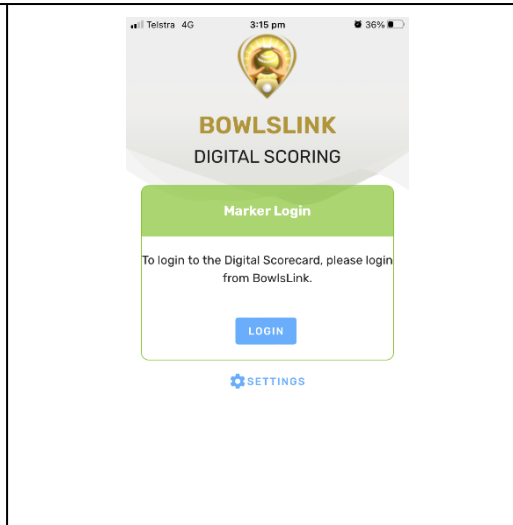

Download the BOWSLINK Scoring app from your app store.

Login using your BOWSLINK login details.

Click on the three lines at the top left and then click **Find a Match**.

Click on the Competition right arrow.

Click on the correct match right arrow.

Click on the blue **SCORE MATCH** at the bottom.

Click on the blue **ENABLE SCORING** at the bottom. You may need to click **MATCH ACTIONS** first.

Use the **+** and **-** buttons to enter a score for each end and click **SUBMIT**. If the scores don't match you will be asked to enter the scores again.